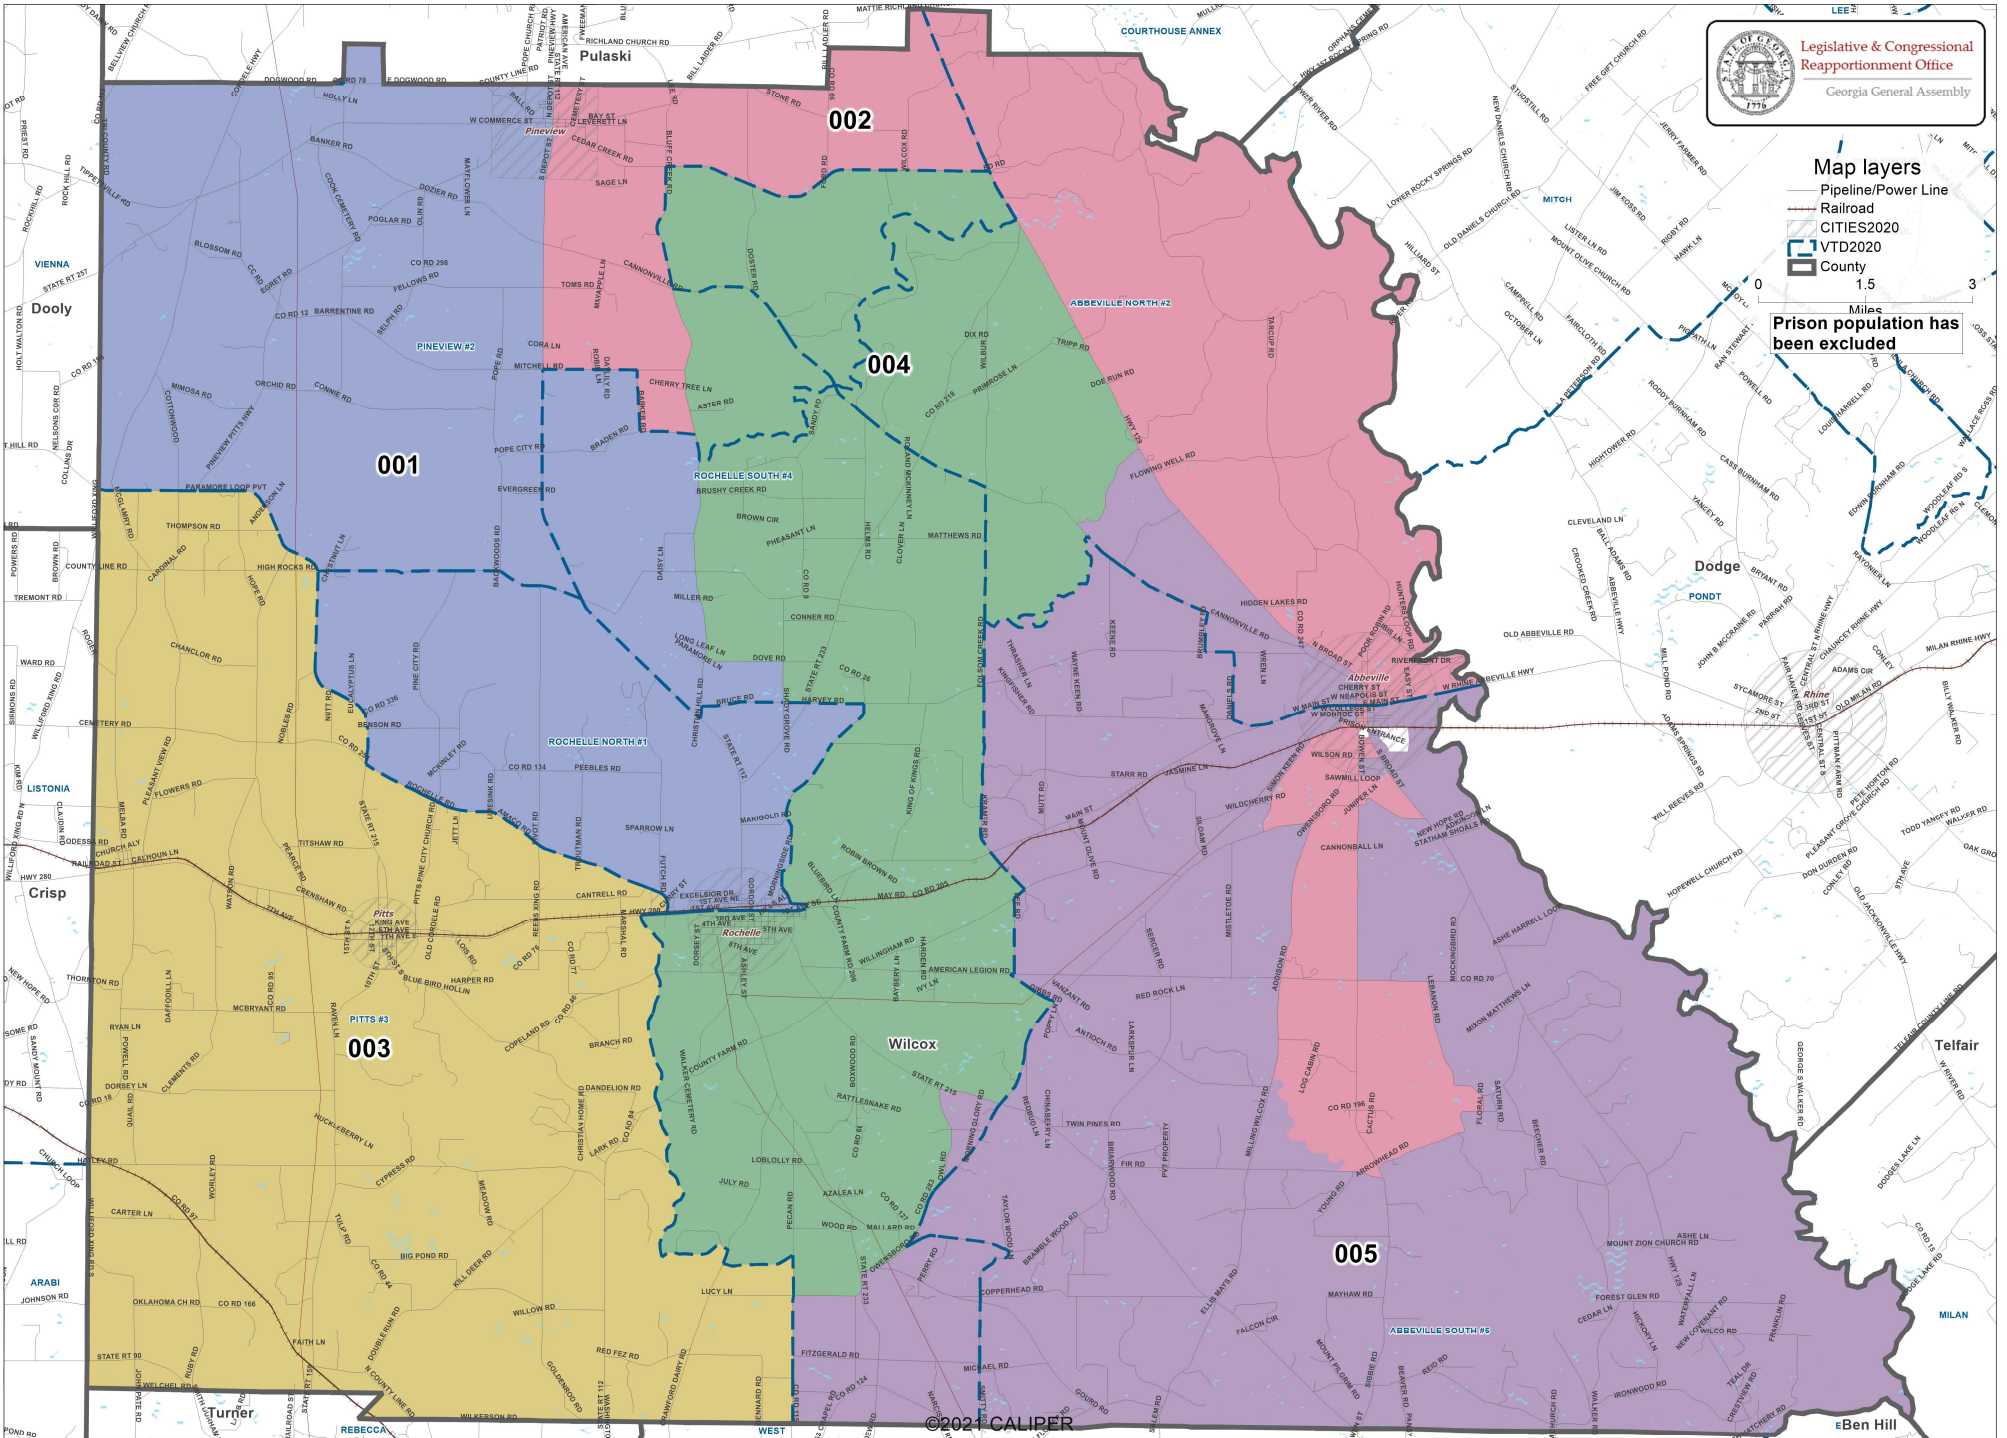

Wilcox County Commission and School Board Districts- 2022

Map layers

- Pipeline/Power Line
- Railroad
- CITIES2020
- VTD2020
- County

0 1.5 3 Miles

Prison population has been excluded